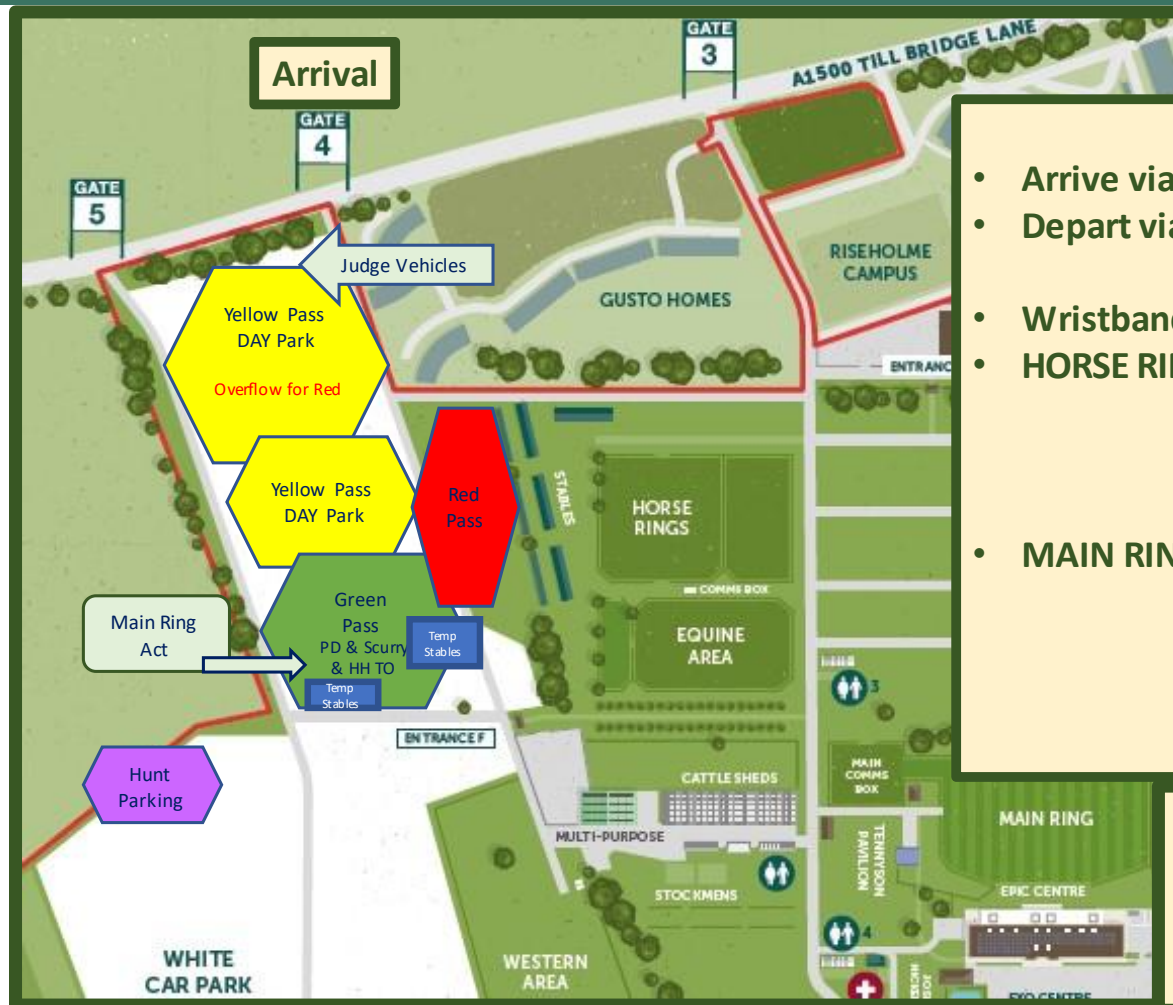

01 The Equine Regulations & Information

Horse Vehicle Parking/ Gates / Rings / Stables

Equine Vehicle Area

- Arrive via Gate 4
- Depart via Gate 5
- Wristbands for ALL
- HORSE RINGS: Ancaster Ring
Lindsey Ring
Scampton Ring
Welton Ring
- MAIN RING: Private Driving
Scurry Driving
Heavy Horse Turnouts
Showjumping
Parade of Hounds

RED STABLE PASS for Permanent Stables

YELLOW PASS = DAY Park Pass with Red Overflow

GREEN PASS for Private Driving & Heavy Horse TO

PURPLE PASS for Hunt Vehicles– Arrive Gate 5